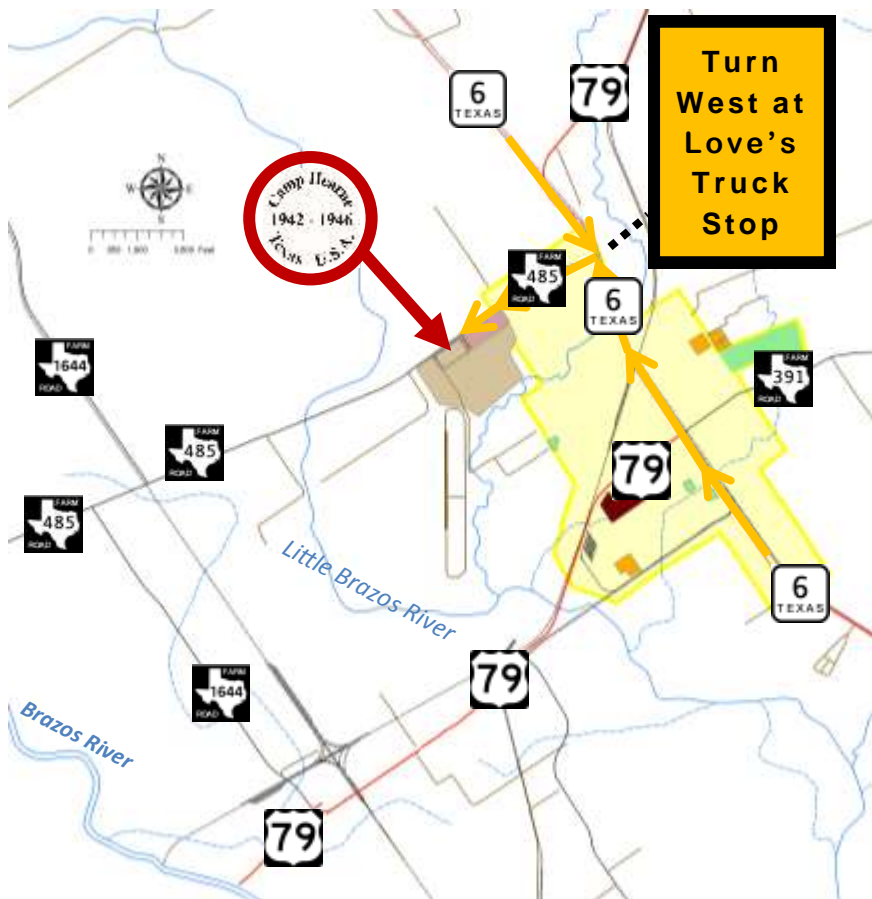

## CAMP HEARNE HISTORIC SITE

### ROLL CALL—Friends of Camp Hearne

PO Box 346  
FM485 & Fairground Rd  
Hearne, Texas 77859

**979-314-7012**

**Hearne Depot & Camp Hearne POW Camp**

**Both open 11am to 4pm**

**Wednesday—Thursday**

[www.camphearne.com](http://www.camphearne.com)